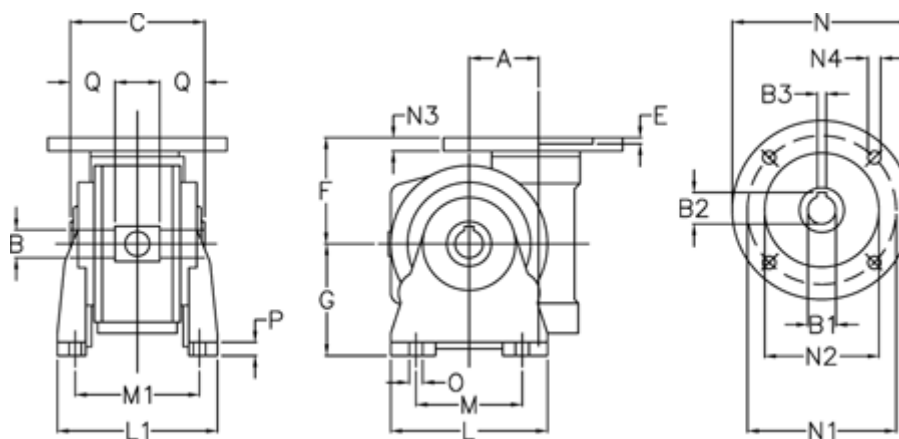

Article number: 3918044070322

Description: Worm gear with st. steel hollow shaft
VF 44 EP-V-70- 63B5

Measures

a	= 44.6	g	= 72	N3	= 10.5
B	= 18	L	= 90	N4	= 9.5
B1 E7	= 11	L1	= 98.0	O	= 8.5
B2	= 12.8	m	= 52	P	= 10
B3 H9	= 4	M1	= 81.0	Q	= 24.5
C	= 64	N	= 140		
E	= 2.0	N1	= 115		
F	= 65	N2	= 95		